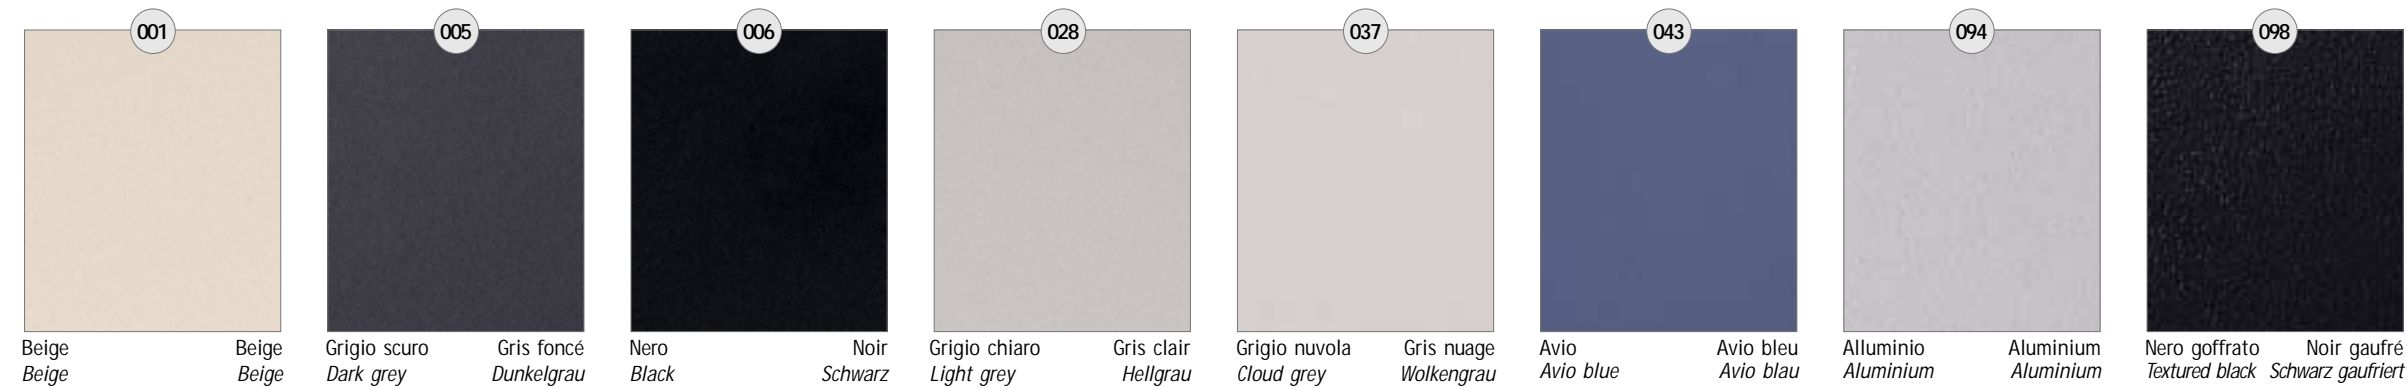

STRUTTURE METALLICHE • METAL STRUCTURES • STRUCTURES METALLIQUES • GESTELL METALL