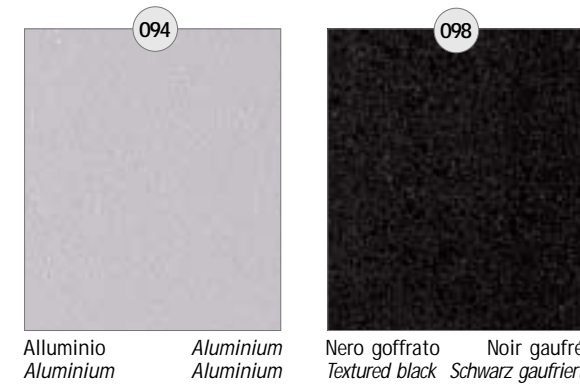

STRUTTURE NOBILITATO • MELAMINE STRUCTURES • STRUCTURES MELAMINE • GESTELL MELAMIN