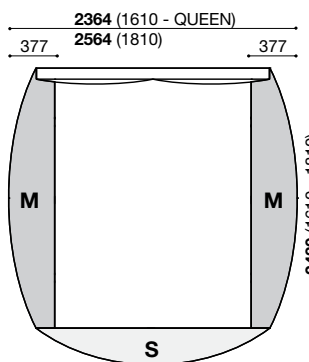

Available in widths 1610 and 1810.

The bed with storage base is supplied with an integrated slatted base with beech slats: 6 slats have rigidity regulators and 4 slats have different resistances for shoulder support.

SMALL bed rails and foot rail

MEDIUM bed rails and foot rail

LARGE bed rails and foot rail

MEDIUM bed rails and SMALL foot rail

LARGE bed rails and SMALL foot rail

MEDIUM left-hand bed rail  
SMALL right-hand bed rail  
SMALL foot rail

LARGE left-hand bed rail  
MEDIUM right-hand bed rail  
MEDIUM foot rail

LARGE left-hand bed rail  
SMALL right-hand bed rail  
SMALL foot rail

The asymmetric versions are available right or left hand  
The storage base versions are 30 mm deeper.