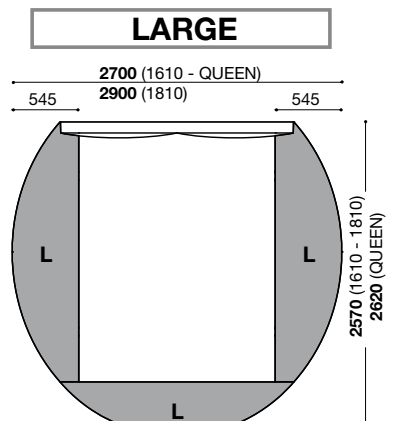

LARGE bed rails and foot rail