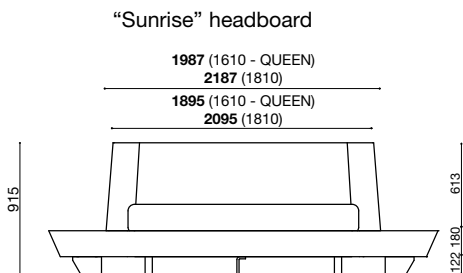

UPHOLSTERED HEADBOARDS