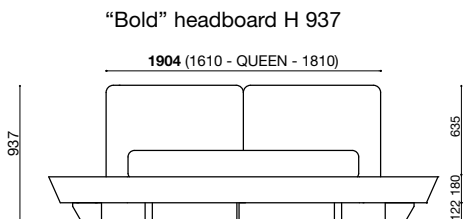

UPHOLSTERED HEADBOARDS