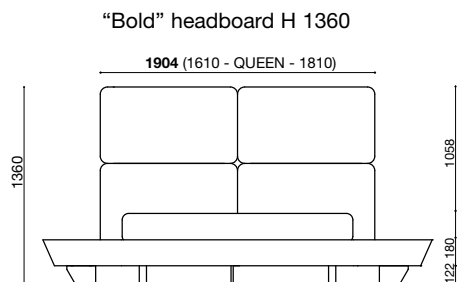

UPHOLSTERED HEADBOARDS