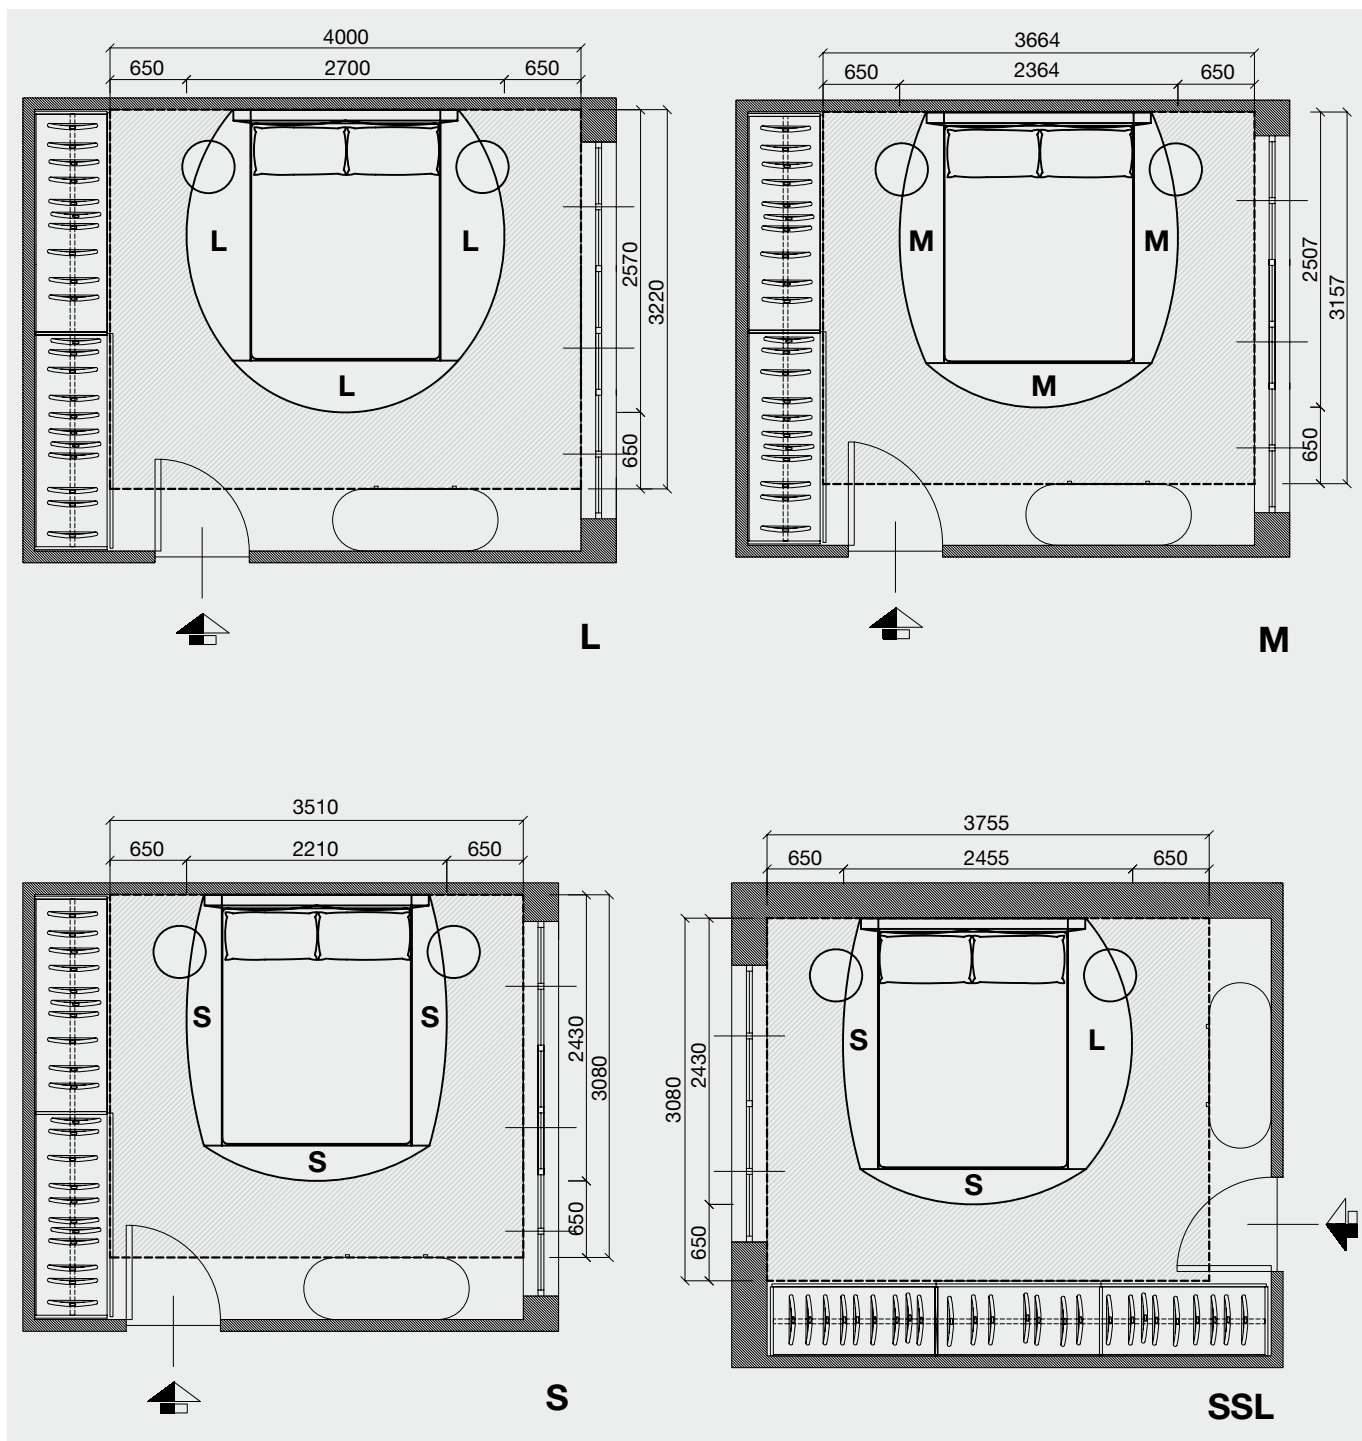

The bed is available in 3 basic sizes (Large – Medium – Small) for a total of 11 arrangements.

**(POSITION OF MATTRESS):**

External "A"

Internal "B"

The bed is standard supplied with an external "A" mattress position with H 195 mm matching feet, on request it can be supplied with an inset "B" mattress position with H 131 mm matt lacquered finish feet. The bed can fit standard slatted bases or independent motor-driven ones. **THE SLATTED BASE IS NOT INCLUDED.** The bed-frames are made from class E1 particleboard and solid pinewood upholstered with removable fabric, Tecnopelle and leather covers. **On request it can be supplied with a methacrylate supporting base, cannot be used with a motor-driven slatted base.** The model with a storage base bed-frame is supplied with a single slatted base with two positions. On request, the slatted base can be supplied unassembled with a surcharge.

Available in widths 1610 and 1810.

The bed with storage base is supplied with an integrated slatted base with beech slats: 6 slats have rigidity regulators and 4 slats have different resistances for shoulder support.

SMALL bed rails and foot rail

MEDIUM bed rails and foot rail

LARGE bed rails and foot rail

MEDIUM bed rails and SMALL foot rail

LARGE bed rails and SMALL foot rail

MEDIUM left-hand bed rail  
SMALL right-hand bed rail  
SMALL foot rail

LARGE left-hand bed rail  
MEDIUM right-hand bed rail  
MEDIUM foot rail

LARGE left-hand bed rail  
SMALL right-hand bed rail  
SMALL foot rail

The asymmetric versions are available right or left hand  
The storage base versions are 30 mm deeper.