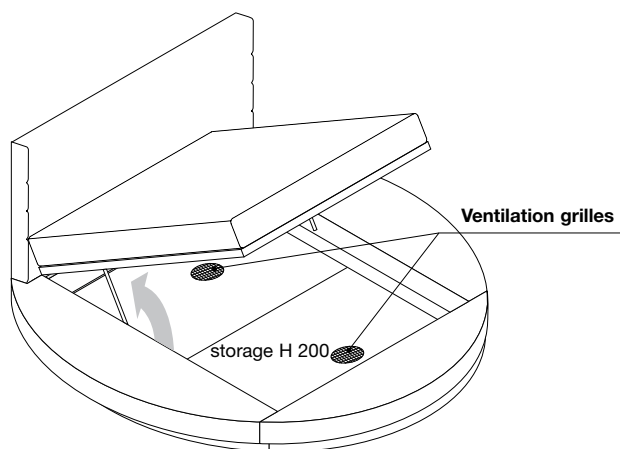

The bed is available in 3 basic sizes (Large – Medium – Small) for a total of 11 arrangements.

**(POSITION OF MATTRESS):**

External "A"

Internal "B"

The bed is standard supplied with an external "A" mattress position with H 195 mm matching feet, on request it can be supplied with an inset "B" mattress position with H 131 mm matt lacquered finish feet. The bed can fit standard slatted bases or independent motor-driven ones. **THE SLATTED BASE IS NOT INCLUDED.** The bed-frames are made from class E1 particleboard and solid pinewood upholstered with removable fabric, Tecnopelle and leather covers. **On request it can be supplied with a methacrylate supporting base, cannot be used with a motor-driven slatted base.** The model with a storage base bed-frame is supplied with a single slatted base with two positions. On request, the slatted base can be supplied unassembled with a surcharge.

2-POSITION LIFT-UP STORAGE BASE VERSION

WITH 2-POSITION LIFT-UP SLATTED BASE

As well as the advantage given by the storage space, thanks to a special mechanism, the system also offers the possibility of raising the slatted base to a position at which it is possible to make the bed while standing upright.

Available in widths 1610 and 1810.

The bed with storage base is supplied with an integrated slatted base with beech slats: 6 slats have rigidity regulators and 4 slats have different resistances for shoulder support.