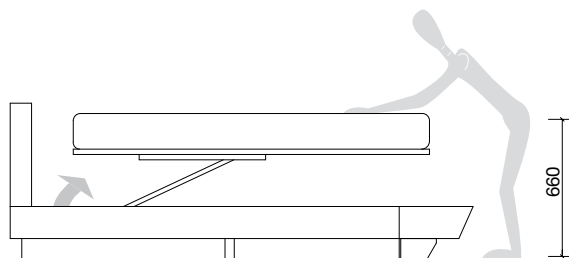

The bed is available in 3 basic sizes (Large – Medium – Small) for a total of 11 arrangements.

**(POSITION OF MATTRESS):**

External "A"

Internal "B"

The bed is standard supplied with an external "A" mattress position with H 195 mm matching feet, on request it can be supplied with an inset "B" mattress position with H 131 mm matt lacquered finish feet. The bed can fit standard slatted bases or independent motor-driven ones. **THE SLATTED BASE IS NOT INCLUDED.** The bed-frames are made from class E1 particleboard and solid pinewood upholstered with removable fabric, Tecnopelle and leather covers. **On request it can be supplied with a methacrylate supporting base, cannot be used with a motor-driven slatted base.** The model with a storage base bed-frame is supplied with a single slatted base with two positions. On request, the slatted base can be supplied unassembled with a surcharge.

2-POSITION LIFT-UP STORAGE BASE VERSION

WITH 2-POSITION LIFT-UP SLATTED BASE

As well as the advantage given by the storage space, thanks to a special mechanism, the system also offers the possibility of raising the slatted base to a position at which it is possible to make the bed while standing upright.

Available in widths 1610 and 1810.

The bed with storage base is supplied with an integrated slatted base with beech slats: 6 slats have rigidity regulators and 4 slats have different resistances for shoulder support.