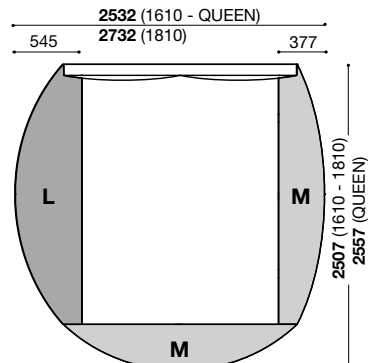

SMALL bed rails and foot rail

MEDIUM bed rails and foot rail

LARGE bed rails and foot rail

MEDIUM bed rails and SMALL foot rail

LARGE bed rails and SMALL foot rail

MEDIUM left-hand bed rail  
SMALL right-hand bed rail  
SMALL foot rail

LARGE left-hand bed rail  
MEDIUM right-hand bed rail  
MEDIUM foot rail

LARGE left-hand bed rail  
SMALL right-hand bed rail  
SMALL foot rail

The asymmetric versions are available right or left hand  
The storage base versions are 30 mm deeper.