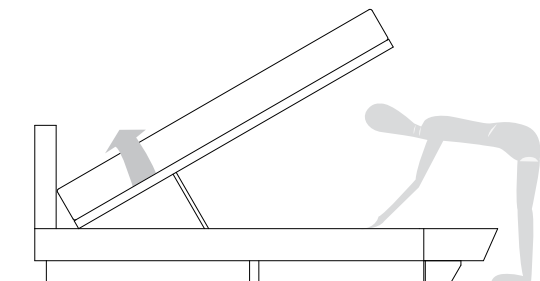

The bed is available in 3 basic sizes (Large – Medium – Small) for a total of 11 arrangements.

**(POSITION OF MATTRESS):**

External "A"

Internal "B"

The bed is standard supplied with an external "A" mattress position with H 195 mm matching feet, on request it can be supplied with an inset "B" mattress position with H 131 mm matt lacquered finish feet. The bed can fit standard slatted bases or independent motor-driven ones. **THE SLATTED BASE IS NOT INCLUDED.** The bed-frames are made from class E1 particleboard and solid pinewood upholstered with removable fabric, Tecnopelle and leather covers. **On request it can be supplied with a methacrylate supporting base, cannot be used with a motor-driven slatted base.** The model with a storage base bed-frame is supplied with a single slatted base with two positions. On request, the slatted base can be supplied unassembled with a surcharge.

2-POSITION LIFT-UP STORAGE BASE VERSION

WITH 2-POSITION LIFT-UP SLATTED BASE

As well as the advantage given by the storage space, thanks to a special mechanism, the system also offers the possibility of raising the slatted base to a position at which it is possible to make the bed while standing upright.

Available in widths 1610 and 1810.

The bed with storage base is supplied with an integrated slatted base with beech slats: 6 slats have rigidity regulators and 4 slats have different resistances for shoulder support.