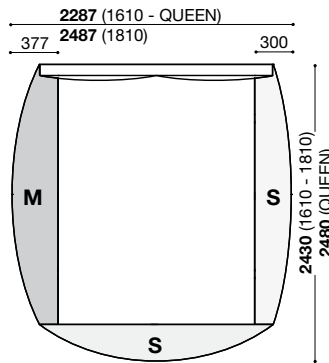

Available in widths 1610 and 1810.

The bed with storage base is supplied with an integrated slatted base with beech slats: 6 slats have rigidity regulators and 4 slats have different resistances for shoulder support.

SMALL bed rails and foot rail

MEDIUM bed rails and foot rail

LARGE bed rails and foot rail

MEDIUM bed rails and SMALL foot rail

LARGE bed rails and SMALL foot rail

MEDIUM left-hand bed rail  
SMALL right-hand bed rail  
SMALL foot rail

LARGE left-hand bed rail  
MEDIUM right-hand bed rail  
MEDIUM foot rail

LARGE left-hand bed rail  
SMALL right-hand bed rail  
SMALL foot rail

The asymmetric versions are available right or left hand  
The storage base versions are 30 mm deeper.