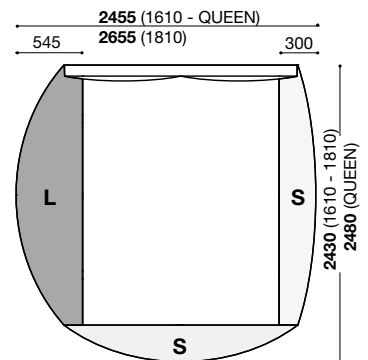

Available in widths 1610 and 1810.

The bed with storage base is supplied with an integrated slatted base with beech slats: 6 slats have rigidity regulators and 4 slats have different resistances for shoulder support.

SMALL bed rails and foot rail

MEDIUM bed rails and foot rail

LARGE bed rails and foot rail

MEDIUM bed rails and SMALL foot rail

LARGE bed rails and SMALL foot rail

MEDIUM left-hand bed rail  
SMALL right-hand bed rail  
SMALL foot rail

LARGE left-hand bed rail  
MEDIUM right-hand bed rail  
MEDIUM foot rail

LARGE left-hand bed rail  
SMALL right-hand bed rail  
SMALL foot rail

The asymmetric versions are available right or left hand  
The storage base versions are 30 mm deeper.