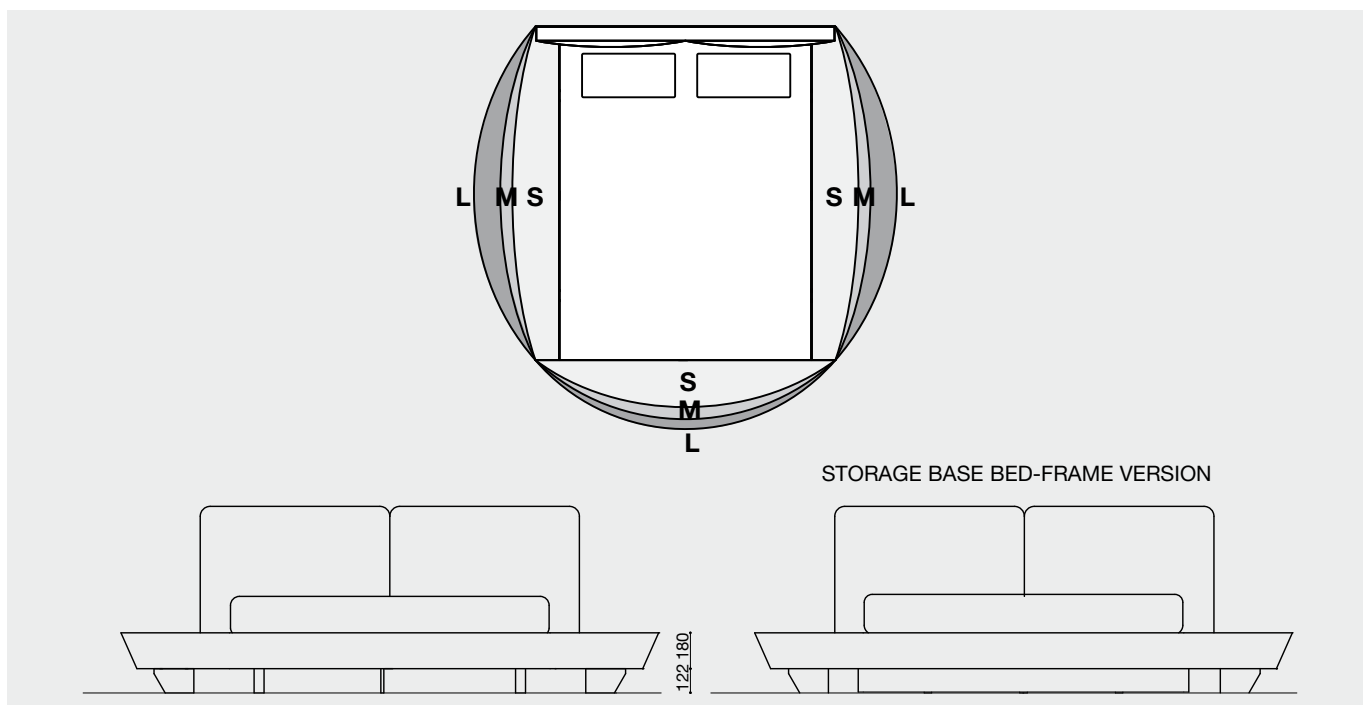

The bed is available in 3 basic sizes (Large – Medium – Small) for a total of 11 arrangements.

**(POSITION OF MATTRESS):**

External "A"

Internal "B"

The bed is standard supplied with an external "A" mattress position with H 195 mm matching feet, on request it can be supplied with an inset "B" mattress position with H 131 mm matt lacquered finish feet. The bed can fit standard slatted bases or independent motor-driven ones. **THE SLATTED BASE IS NOT INCLUDED.** The bed-frames are made from class E1 particleboard and solid pinewood upholstered with removable fabric, Tecnopelle and leather covers. **On request it can be supplied with a methacrylate supporting base, cannot be used with a motor-driven slatted base.** The model with a storage base bed-frame is supplied with a single slatted base with two positions. On request, the slatted base can be supplied unassembled with a surcharge.

2-POSITION LIFT-UP STORAGE BASE VERSION

WITH 2-POSITION LIFT-UP SLATTED BASE

As well as the advantage given by the storage space, thanks to a special mechanism, the system also offers the possibility of raising the slatted base to a position at which it is possible to make the bed while standing upright.

Available in widths 1610 and 1810.

The bed with storage base is supplied with an integrated slatted base with beech slats: 6 slats have rigidity regulators and 4 slats have different resistances for shoulder support.

LARGE left-hand bed rail  
MEDIUM right-hand bed rail  
MEDIUM foot rail

LARGE left-hand bed rail  
SMALL right-hand bed rail  
SMALL foot rail

The asymmetric versions are available right or left hand  
The storage base versions are 30 mm deeper.