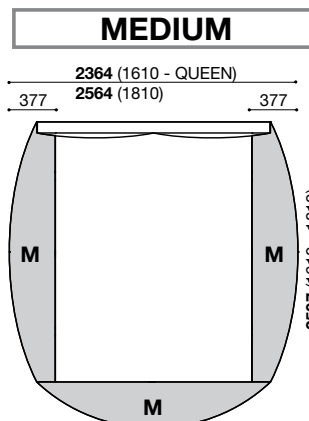

MEDIUM bed rails and foot rail