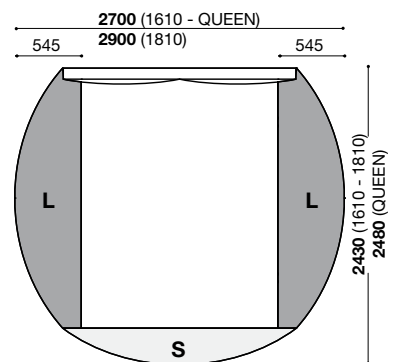

Available in widths 1610 and 1810.

The bed with storage base is supplied with an integrated slatted base with beech slats: 6 slats have rigidity regulators and 4 slats have different resistances for shoulder support.

SMALL bed rails and foot rail

MEDIUM bed rails and foot rail

LARGE bed rails and foot rail

MEDIUM bed rails and SMALL foot rail

LARGE bed rails and SMALL foot rail

MEDIUM left-hand bed rail  
SMALL right-hand bed rail  
SMALL foot rail

LARGE left-hand bed rail  
MEDIUM right-hand bed rail  
MEDIUM foot rail

LARGE left-hand bed rail  
SMALL right-hand bed rail  
SMALL foot rail

The asymmetric versions are available right or left hand  
The storage base versions are 30 mm deeper.