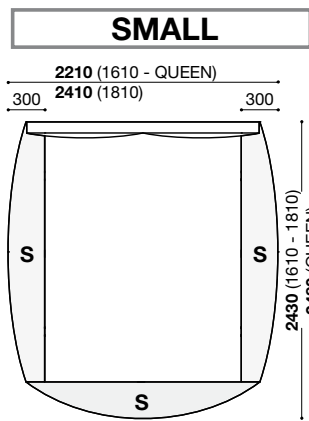

SMALL bed rails and foot rail