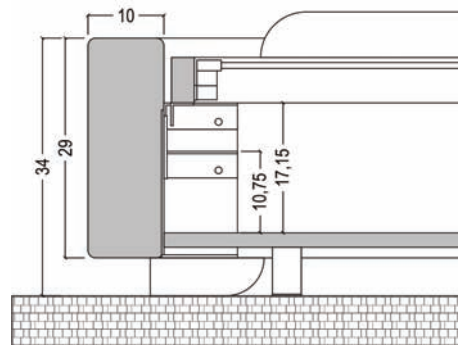

TECHNICAL CROSS SECTION (mm)

- Slatted bases and mattress are NOT included in bed price.
- ON REQUEST, contrasting stitching is available.