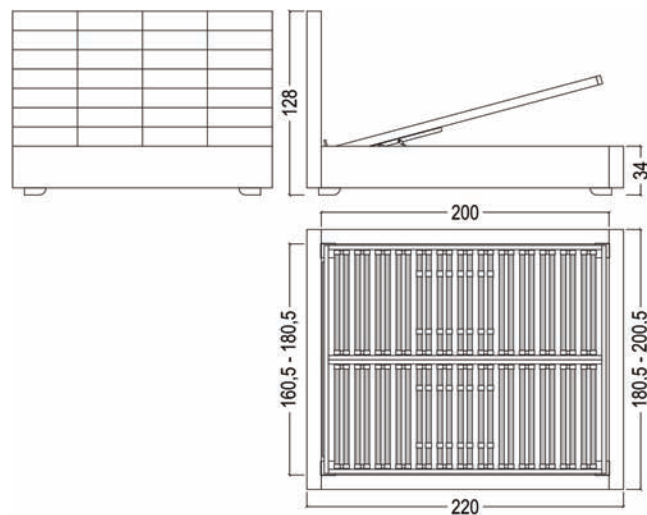

# CARLOS

BEDFRAME FINISHES: leather, ecopelle, fabric, C.O.M.  
 HEADBOARD FINISHES: leather, ecopelle, fabric, C.O.M.

BED WITH LOW HEADBOARD	internal dimensions	CODE	HEADBOARD				
			ECOPELLE FABRIC	LEATHER	C.O.M.	C.O.M. H=140cm [m]	C.O.M. LEATHER [m <sup>2</sup> ]
	160 x 200	L39BT59D				7,50	11
	180 x 200	L39BT59E				8,00	13
	200 x 200	L39BT59G				8,50	15
	Extra charge L=210cm						

## TECHNICAL CROSS SECTION (mm)

- Slatted bases and mattress are NOT included in bed price.
- ON REQUEST, contrasting stitching is available.

# CARLOS

BEDFRAME FINISHES: leather, ecopelle, fabric, C.O.M.

HEADBOARD FINISHES: leather, ecopelle, fabric, C.O.M.

BED WITH HIGH HEADBOARD	internal dimensions	CODE	HEADBOARD				
			ECOPELLE FABRIC	LEATHER	C.O.M.	C.O.M. H=140cm [m]	C.O.M. LEATHER [m²]
	160 x 200	L39BT60D				7,50	12
	180 x 200	L39BT60E				8,00	14
	200 x 200	L39BT60G				8,50	16
	Extra charge L=210cm						

STORAGE BED WITH HIGH HEADBOARD	160 x 200	L39DT60D				7,50	12
		180 x 200	L39DT60E				8,00
Price includes wooden slatted base. Maximum mattress weight 55Kg.							