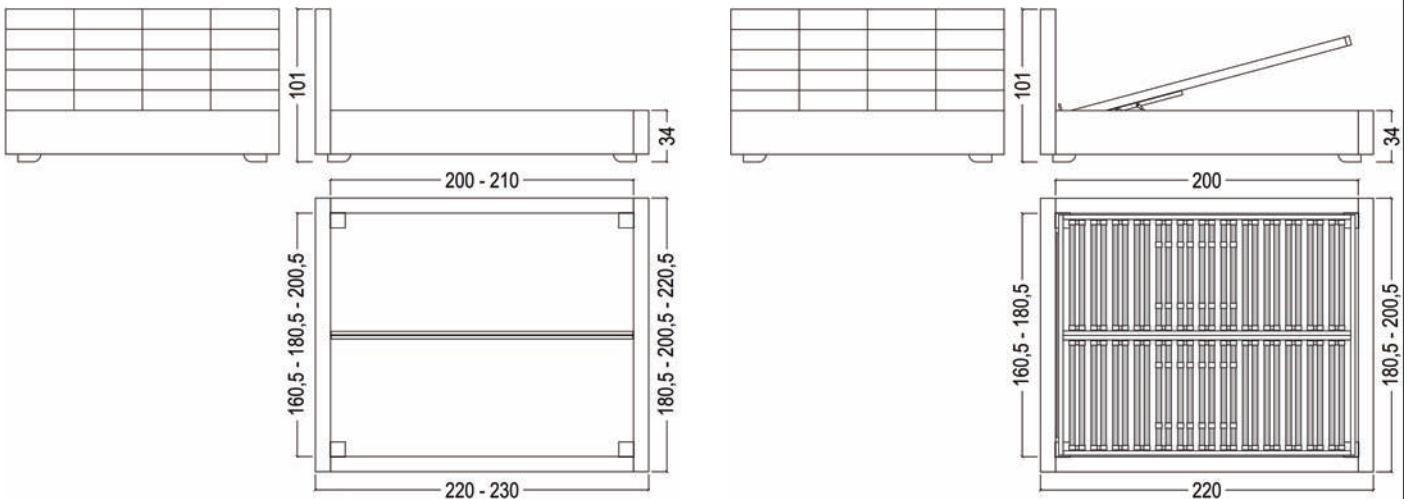

# CARLOS

BEDFRAME FINISHES: leather, ecopelle, fabric, C.O.M.  
 HEADBOARD FINISHES: leather, ecopelle, fabric, C.O.M.

BED WITH LOW HEADBOARD	internal dimensions	CODE	HEADBOARD				
			ECOPELLE FABRIC	LEATHER	C.O.M.	C.O.M. H=140cm [m]	C.O.M. LEATHER [m <sup>2</sup> ]
	160 x 200	L39BT59D				7,50	11
	180 x 200	L39BT59E				8,00	13
	200 x 200	L39BT59G				8,50	15
	Extra charge L=210cm						

STORAGE BED WITH LOW HEADBOARD	160 x 200	L39DT59D				7,50	11
	180 x 200	L39DT59E				8,00	13

Price includes wooden slatted base. Maximum mattress weight 55Kg.

## TECHNICAL CROSS SECTION (mm)

- Slatted bases and mattress are NOT included in bed price.
- ON REQUEST, contrasting stitching is available.

# CARLOS

BEDFRAME FINISHES: leather, ecopelle, fabric, C.O.M.

HEADBOARD FINISHES: leather, ecopelle, fabric, C.O.M.

BED WITH HIGH HEADBOARD	internal dimensions	CODE	HEADBOARD				
			ECOPELLE FABRIC	LEATHER	C.O.M.	C.O.M. H=140cm [m]	C.O.M. LEATHER [m²]
	160 x 200	L39BT60D				7,50	12
	180 x 200	L39BT60E				8,00	14
	200 x 200	L39BT60G				8,50	16
	Extra charge L=210cm						