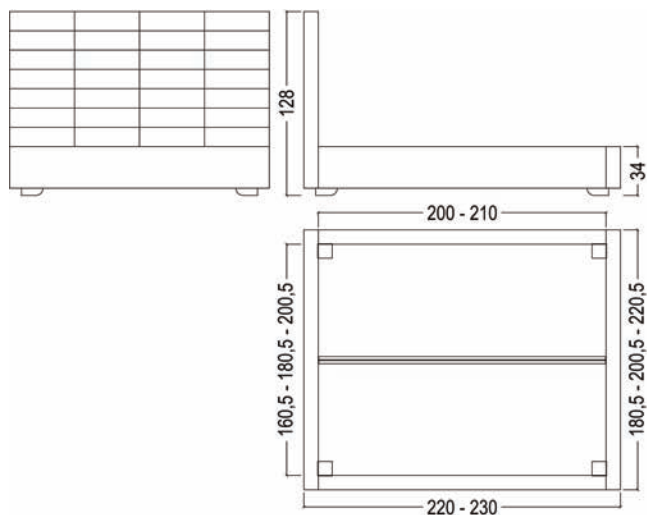

# CARLOS

BEDFRAME FINISHES: leather, ecopelle, fabric, C.O.M.  
 HEADBOARD FINISHES: leather, ecopelle, fabric, C.O.M.

BED WITH LOW HEADBOARD	internal dimensions	CODE	HEADBOARD				
			ECOPELLE FABRIC	LEATHER	C.O.M.	C.O.M. H=140cm [m]	C.O.M. LEATHER [m <sup>2</sup> ]
	160 x 200	L39BT59D				7,50	11
	180 x 200	L39BT59E				8,00	13
	200 x 200	L39BT59G				8,50	15
	Extra charge L=210cm						

## TECHNICAL CROSS SECTION (mm)

- Slatted bases and mattress are NOT included in bed price.
- ON REQUEST, contrasting stitching is available.

# CARLOS

BEDFRAME FINISHES: leather, ecopelle, fabric, C.O.M.

HEADBOARD FINISHES: leather, ecopelle, fabric, C.O.M.

BED WITH HIGH HEADBOARD	internal dimensions	CODE	HEADBOARD				
			ECOPELLE FABRIC	LEATHER	C.O.M.	C.O.M. H=140cm [m]	C.O.M. LEATHER [m²]
	160 x 200	L39BT60D				7,50	12
	180 x 200	L39BT60E				8,00	14
	200 x 200	L39BT60G				8,50	16
	Extra charge L=210cm						

STORAGE BED WITH HIGH HEADBOARD	160 x 200	L39DT60D				7,50	12
		180 x 200	L39DT60E				8,00
Price includes wooden slatted base. Maximum mattress weight 55Kg.							