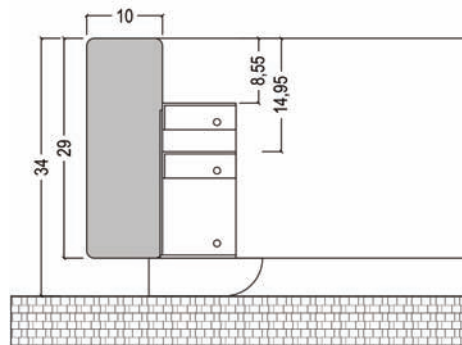

TECHNICAL CROSS SECTION (mm)

- Slatted bases and mattress are NOT included in bed price.
- ON REQUEST, contrasting stitching is available.