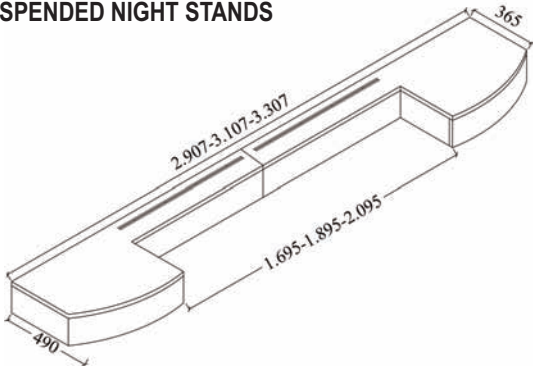

KRISTALL

BED FRAME FINISHES: American walnut, Lacquered wood (4 colours), matt lacquer, leather

HEADBOARD FINISHES: American walnut, Lacquered wood (4 colours), matt lacquer, leather

HEADBOARD FINISHES

EXTERNAL SIZES	INTERNAL SIZES	CODE	WOOD	MATT LACQUER	SOFT LEATHER
----------------	----------------	------	------	--------------	--------------

BED FRAME	291 x 225	160 x 200	L44AT64D			
WOOD or MATT LACQUER	311 x 225	180 x 200	L44AT64E			
	331 x 225	200 x 200	L44AT64G			
BED FRAME	291 x 225	160 x 200	L44AT65D			
WOOD or MATT LACQUER	311 x 225	180 x 200	L44AT65E			
	331 x 225	200 x 200	L44AT65G			
BED FRAME SOFT LEATHER	291 x 225	160 x 200	L44BT65D			
	311 x 225	180 x 200	L44BT65E			
	331 x 225	200 x 200	L44BT65G			
MAGGIORAZIONE PER LUNGHEZZA 210						

SUSPENDED NIGHT STANDS

**LED LIGHT BAR SET
(transformer included)**

L4401Z

L44Z02

BED FRAME CROSS SECTION

- Slatted bases and mattress NOT included
- All sizes are in cm

SUSPENDED NIGHT STANDS CROSS SECTION