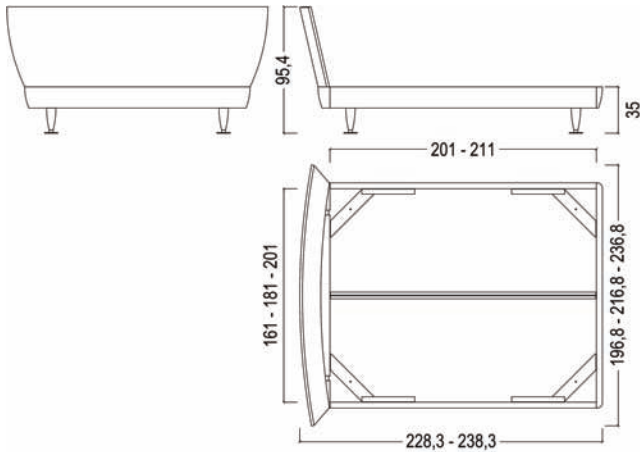

BED FRAME	291 x 225	160 x 200	L44AT64D			
WOOD or MATT LACQUER	311 x 225	180 x 200	L44AT64E			
	331 x 225	200 x 200	L44AT64G			
BED FRAME	291 x 225	160 x 200	L44AT65D			
WOOD or MATT LACQUER	311 x 225	180 x 200	L44AT65E			
	331 x 225	200 x 200	L44AT65G			
BED FRAME SOFT LEATHER	291 x 225	160 x 200	L44BT65D			
	311 x 225	180 x 200	L44BT65E			
	331 x 225	200 x 200	L44BT65G			
MAGGIORAZIONE PER LUNGHEZZA 210						

SUSPENDED NIGHT STANDS

**LED LIGHT BAR SET
(transformer included)**

L4401Z

L44Z02

BED FRAME CROSS SECTION

- Slatted bases and mattress NOT included
- All sizes are in cm

SUSPENDED NIGHT STANDS CROSS SECTION