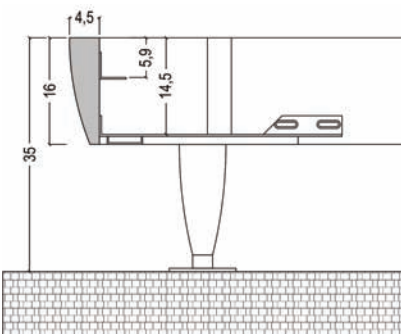

BED FRAME	291 x 225	160 x 200	L44AT64D			
WOOD or MATT LACQUER	311 x 225	180 x 200	L44AT64E			
	331 x 225	200 x 200	L44AT64G			
BED FRAME	291 x 225	160 x 200	L44AT65D			
WOOD or MATT LACQUER	311 x 225	180 x 200	L44AT65E			
	331 x 225	200 x 200	L44AT65G			
BED FRAME SOFT LEATHER	291 x 225	160 x 200	L44BT65D			
	311 x 225	180 x 200	L44BT65E			
	331 x 225	200 x 200	L44BT65G			
MAGGIORAZIONE PER LUNGHEZZA 210						

SUSPENDED NIGHT STANDS

**LED LIGHT BAR SET
(transformer included)**

L4401Z

L44Z02

BED FRAME CROSS SECTION

- Slatted bases and mattress NOT included
- All sizes are in cm

SUSPENDED NIGHT STANDS CROSS SECTION