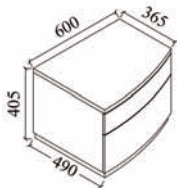

2 drawer night stand (right)

G33A2