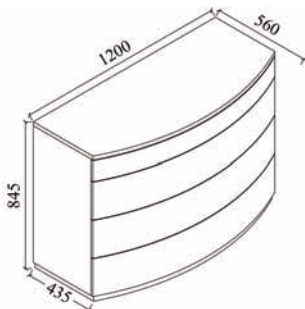

KRISTALL

FINISHES: - Wood: American walnut
- Lacquered wood R12 White
R19 Sand white
R34 Light grey
R41 Dark grey

CODE	WOOD	LACQUER WOOD	MATT LACQUER

2 drawer night stand (left)

G33A2

2 drawer night stand (right)

G33A2

4 drawer dresser

G33B4L