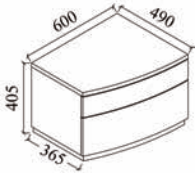

KRISTALL

FINISHES: - Wood: American walnut
 - Lacquered wood R12 White
 R19 Sand white
 R34 Light grey
 R41 Dark grey

CODE	WOOD	LACQUER WOOD	MATT LACQUER
------	------	--------------	--------------

2 drawer night stand (left)