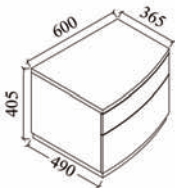

2 drawer night stand (right)

G33A2