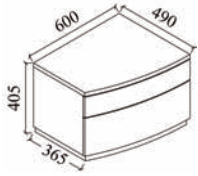

KRISTALL

FINISHES: - Wood: American walnut
 - Lacquered wood R12 White
 R19 Sand white
 R34 Light grey
 R41 Dark grey

CODE	WOOD	LACQUER WOOD	MATT LACQUER
------	------	--------------	--------------

2 drawer night stand (left)