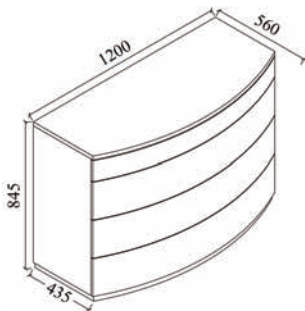

KRISTALL

FINISHES: - Wood: American walnut
- Lacquered wood R12 White
R19 Sand white
R34 Light grey
R41 Dark grey

CODE	WOOD	LACQUER WOOD	MATT LACQUER

2 drawer night stand (left)

G33A2

2 drawer night stand (right)

G33A2

4 drawer dresser

G33B4L