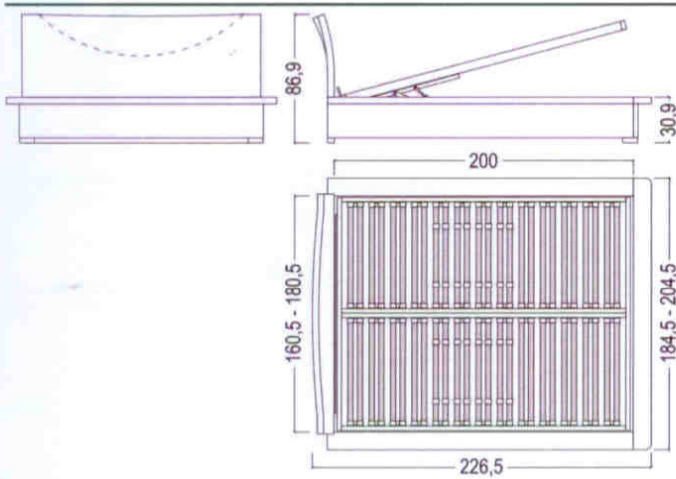

SKYLINE

BEDFRAME FINISHES: dark oak, matt lacquer, cherry, saddle-hide
HEADBOARD FINISHES: dark oak, cherry, matt lacquer, saddle-hide

STORAGE BED	HEADBOARD					
	EXTERNAL DIMENSIONS	INTERNAL DIMENSIONS	CODE	WOOD MATT LACQUER	SADDLE HIDE	BED FRAME
	184,5 x 226,5	160 x 200	L12CT16D	2.308	2.620	WOOD MATT LACQUER
	204,5 x 226,5	180 x 200	L12CT16E	2.397	2.746	
	Extra charge for L=210cm					
	184,5 x 226,5	160 x 200	L12CT16D	2.620	2.853	SADDLE HIDE
	204,5 x 226,5	180 x 200	L12CT16E	2.746	2.988	
	Extra charge for L=210cm					

Price includes wooden slatted base. Maximum mattress weight 55Kg.
Special dimensions are not possible.