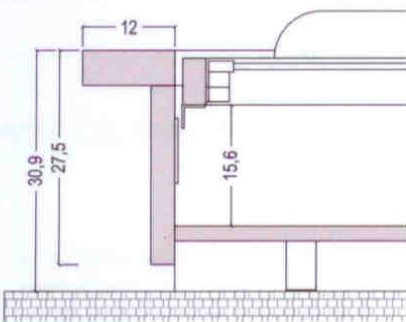

TECHNICAL CROSS SECTION (cm)

STORAGE

- Slatted bases and mattress are NOT included in bed price.
- ON REQUEST, contrasting stitching is available.