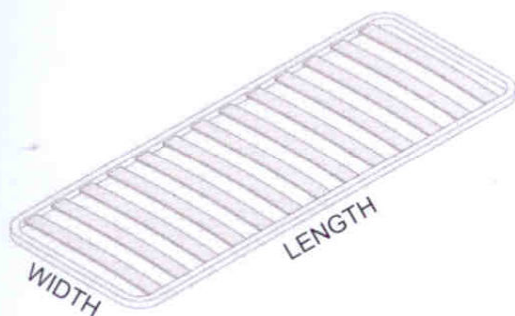

SLATTED BASE WITH METAL FRAME

Slatted base constructed with tubular steel frame and single beech slats