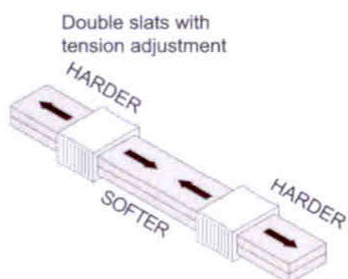

SKYLINE

BEDFRAME FINISHES: dark oak, matt lacquer, cherry, saddle-hide
 HEADBOARD FINISHES: dark oak, cherry, matt lacquer, saddle-hide

STORAGE BED	HEADBOARD					
	EXTERNAL DIMENSIONS	INTERNAL DIMENSIONS	CODE	WOOD MATT LACQUER	SADDLE HIDE	BED FRAME
	184,5 x 226,5	160 x 200	L12CT16D	2.308	2.620	WOOD MATT LACQUER
	204,5 x 226,5	180 x 200	L12CT16E	2.397	2.746	
	Extra charge for L=210cm					
	184,5 x 226,5	160 x 200	L12CT16D	2.620	2.853	SADDLE HIDE
	204,5 x 226,5	180 x 200	L12CT16E	2.746	2.988	
	Extra charge for L=210cm					

Price includes wooden slatted base. Maximum mattress weight 55Kg.
 Special dimensions are not possible.

TECHNICAL CROSS SECTION (cm)

STORAGE

- Slatted bases and mattress are NOT included in bed price.
- ON REQUEST, contrasting stitching is available.

SLATTED BASES

WOODEN SLATTED BASE

Slatted base constructed in laminated beech
Central part with slats mounted in pairs in rubber suspensions.
Supplied boxed for site assembly.

BASE DIMENSIONS	INT. BED DIMENSIONS	CODE	1 BASE	2 BASES
69 x 198	140 x 200	LRLS2520	168	336
79 x 198	160 x 200	LRLS4520	168	336
89 x 198	180 x 200	LRLS5520	174	348
99 x 198	200 x 200	LRLS7520	181	362