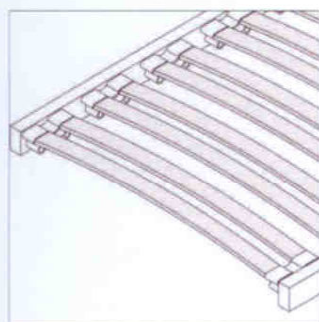

Price includes wooden slatted base. Maximum mattress weight 55Kg.
 Special dimensions are not possible.

TECHNICAL CROSS SECTION (cm)

STORAGE

- Slatted bases and mattress are NOT included in bed price.
- ON REQUEST, contrasting stitching is available.

SLATTED BASES

WOODEN SLATTED BASE

Slatted base constructed in laminated beech
Central part with slats mounted in pairs in rubber suspensions.
Supplied boxed for site assembly.

BASE DIMENSIONS	INT. BED DIMENSIONS	CODE	1 BASE	2 BASES
69 x 198	140 x 200	LRLS2520	168	336
79 x 198	160 x 200	LRLS4520	168	336
89 x 198	180 x 200	LRLS5520	174	348
99 x 198	200 x 200	LRLS7520	181	362

Other available dimensions:

69 x 188	140 x 190	LRLS2510	168	336
69 x 203	140 x 205	LRLS2530	179	358
69 x 208	140 x 210	LRLS2540	179	358
79 x 188	160 x 190	LRLS4510	168	336
79 x 203	160 x 205	LRLS4530	179	358
79 x 208	160 x 205	LRLS4540	179	358
89 x 188	180 x 190	LRLS5510	169	338
89 x 203	180 x 205	LRLS5530	187	374
89 x 208	180 x 210	LRLS5540	187	374
99 x 188	200 x 190	LRLS7510	181	362
99 x 203	200 x 205	LRLS7530	199	398
99 x 208	200 x 210	LRLS7540	194	388