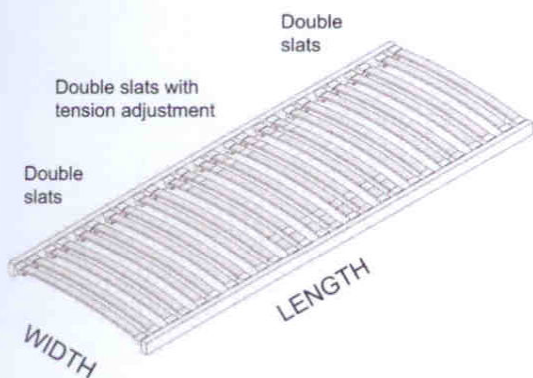

SKYLINE

BEDFRAME FINISHES: dark oak, matt lacquer, cherry, saddle-hide
 HEADBOARD FINISHES: dark oak, cherry, matt lacquer, saddle-hide

STORAGE BED	HEADBOARD					
	EXTERNAL DIMENSIONS	INTERNAL DIMENSIONS	CODE	WOOD MATT LACQUER	SADDLE HIDE	BED FRAME
	184,5 x 226,5	160 x 200	L12CT16D	2.308	2.620	WOOD MATT LACQUER
	204,5 x 226,5	180 x 200	L12CT16E	2.397	2.746	
	Extra charge for L=210cm					
	184,5 x 226,5	160 x 200	L12CT16D	2.620	2.853	SADDLE HIDE
	204,5 x 226,5	180 x 200	L12CT16E	2.746	2.988	
	Extra charge for L=210cm					

Price includes wooden slatted base. Maximum mattress weight 55Kg.
 Special dimensions are not possible.

TECHNICAL CROSS SECTION (cm)

STORAGE

- Slatted bases and mattress are NOT included in bed price.
- ON REQUEST, contrasting stitching is available.

SLATTED BASES

WOODEN SLATTED BASE

Slatted base constructed in laminated beech
Central part with slats mounted in pairs in rubber suspensions.
Supplied boxed for site assembly.

BASE DIMENSIONS	INT. BED DIMENSIONS	CODE	1 BASE	2 BASES
69 x 198	140 x 200	LRLS2520	168	336
79 x 198	160 x 200	LRLS4520	168	336
89 x 198	180 x 200	LRLS5520	174	348
99 x 198	200 x 200	LRLS7520	181	362

Other available dimensions:

69 x 188	140 x 190	LRLS2510	168	336
69 x 203	140 x 205	LRLS2530	179	358
69 x 208	140 x 210	LRLS2540	179	358
79 x 188	160 x 190	LRLS4510	168	336
79 x 203	160 x 205	LRLS4530	179	358
79 x 208	160 x 205	LRLS4540	179	358
89 x 188	180 x 190	LRLS5510	169	338
89 x 203	180 x 205	LRLS5530	187	374
89 x 208	180 x 210	LRLS5540	187	374
99 x 188	200 x 190	LRLS7510	181	362
99 x 203	200 x 205	LRLS7530	199	398
99 x 208	200 x 210	LRLS7540	194	388